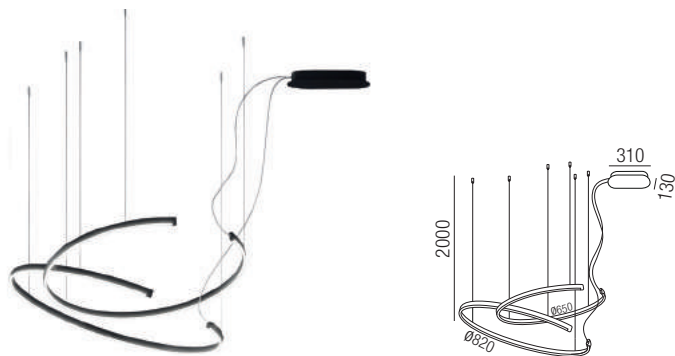

Leggera Duo, 83W LED

Aluminium, Diffuser opal UGR<22

230VAC

Bestell-Nr.	Farbauswahl angeben	dimmbar	Lumen	Euro
62402/82-	S W GM KU MB + SWW		3240lm	
62402/82-	S W GM KU MB + WW		3600lm	
62402/82TRI-	S W GM KU MB + SWW	TRIAC	3240lm	
62402/82TRI-	S W GM KU MB + WW	TRIAC	3600lm	
62402/82DALI-	S W GM KU MB + SWW	DALI	3240lm	
62402/82DALI-	S W GM KU MB + WW	DALI	3600lm	

Leggera Trio, 148W LED

Aluminium, Diffuser opal UGR<22

230VAC